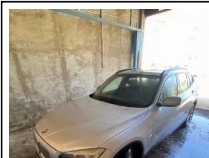

LOTTI

#1: BMW X1 XDrive 23D

Marca: BMW

Modello: X1 XDrive 23D

Anno: 2011

Rif: 1

EUR 5.265,00