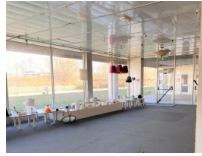

LOTS

#1: Lighting Items and Accessories Warehouse

EUR 5.000,00